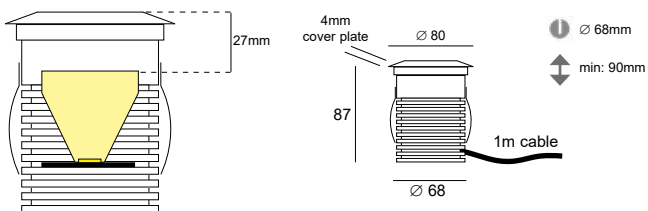

code: 362. **XX** **XXX** . **XX**

led power color

max. efficacy 141lm/W

	Typical luminous flux (lm)	
	350mA 6W	500mA 9,5W
2700 K	725	995
3000 K	760	1035
4000 K	805	1095
5000 K	845	1150

LED	POWER	COLOR
27 2700K	910 9,5W - 10°	02A Anodized black
30 3000K	925 9,5W - 25°	16 Brushed stainless steel 316L
40 4000K	940 9,5W - 40°	32D Anodized aluminum
		33 Anodized bronze

5000K = on request
3,2W 350mA 2700K / 3000K / 4000K / 5000K = on request