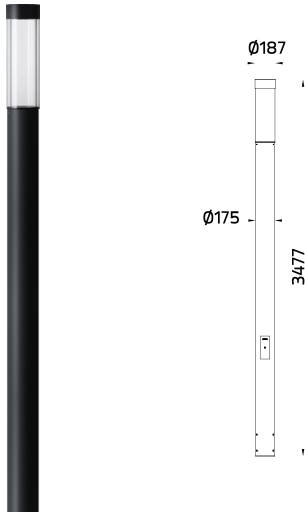

Available Color

Black	[replace the last 2 digits of ordering code with O1]
Graphite	[replace the last 2 digits of ordering code with O2]
Dark Grey	[replace the last 2 digits of ordering code with O3]
Aluminium Silver	[replace the last 2 digits of ordering code with O4]
White	[replace the last 2 digits of ordering code with O6]
Wooden Brown	[replace the last 2 digits of ordering code with O7]

NEW!
STICK Direct
 Pole Top Light

STICK

STICK Direct
Light Column

STICK Direct
Pole Top Light

* Pole is not included and has to be ordered separately

STICK Direct

NEW!

POLE LIGHT & POLE TOP LIGHT