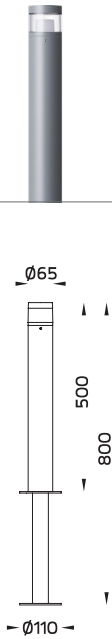

Available Color

- | | |
|------------------|--|
| Black | [replace the last 2 digits of ordering code with O1] |
| Graphite | [replace the last 2 digits of ordering code with O2] |
| Dark Grey | [replace the last 2 digits of ordering code with O3] |
| Aluminium Silver | [replace the last 2 digits of ordering code with O4] |
| White | [replace the last 2 digits of ordering code with O6] |
| Wooden Brown | [replace the last 2 digits of ordering code with O7] |

CASA - Downlight / 5052

CASA - Uplight / 5053

CASA - Surface Downlight / 4052

Luminaire Performance

150 - 300 lm

3 - 5 W

50 - 60 lm/W

Beam Options

Color Temperature

2700K/ 3000K/ 4000K

Controller

On-Off

CASA
Bollard Root Mount /
Bollard Root Mount CVDA

CASA
Short Bollard Root Mount /
Short Bollard Root Mount CVDA

CASA
Bollard Flange Base /
Bollard Flange Base CVDA

CASA
Short Bollard Flange Base /
Short Bollard Flange Base CVDA

CASA

NEW!

BOLLARDS

- CASA – Bollard Root Mount / 7186
- CASA – Bollard Root Mount CVDA / 7186
- CASA – Short Bollard Root Mount / 7187
- CASA – Short Bollard Root Mount CVDA / 7187