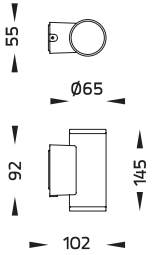

CASA

NEW!

- WALL UP-DOWNLIGHT
- SURFACE DOWNLIGHT

CASA - Up/downlight / 5054

CASA - Downlight / 5052

CASA - Uplight / 5053

CASA - Surface Downlight / 4052

Luminaire Performance

150 - 300 lm

3 - 5 W

50 - 60 lm/W

Beam Options

Color Temperature

2700K/ 3000K/ 4000K

Controller

On-Off