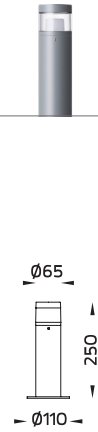

Available Color

- | | |
|------------------|--|
| Black | [replace the last 2 digits of ordering code with O1] |
| Graphite | [replace the last 2 digits of ordering code with O2] |
| Dark Grey | [replace the last 2 digits of ordering code with O3] |
| Aluminium Silver | [replace the last 2 digits of ordering code with O4] |
| White | [replace the last 2 digits of ordering code with O6] |
| Wooden Brown | [replace the last 2 digits of ordering code with O7] |

CASA - Downlight / 5052

CASA - Uplight / 5053

CASA - Surface Downlight / 4052

Luminaire Performance

150 - 300 lm

3 - 5 W

50 - 60 lm/W

Beam Options

Color Temperature

2700K/ 3000K/ 4000K

Controller

On-Off

CASA
Bollard Root Mount /
Bollard Root Mount CVDA

CASA
Short Bollard Root Mount /
Short Bollard Root Mount CVDA

CASA
Bollard Flange Base /
Bollard Flange Base CVDA

CASA
Short Bollard Flange Base /
Short Bollard Flange Base CVDA

CASA

NEW!

BOLLARDS

- CASA – Bollard Root Mount / 7186
- CASA – Bollard Root Mount CVDA / 7186
- CASA – Short Bollard Root Mount / 7187
- CASA – Short Bollard Root Mount CVDA / 7187