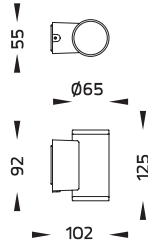

CASA

NEW!

- WALL UP-DOWNLIGHT
- SURFACE DOWNLIGHT

CASA - Up/downlight / 5054

CASA - Downlight / 5052

CASA - Uplight / 5053

CASA - Surface Downlight / 4052

Luminaire Performance

150 - 300 lm

3 - 5 W

50 - 60 lm/W

Beam Options

Color Temperature

2700K/ 3000K/ 4000K

Controller

On-Off