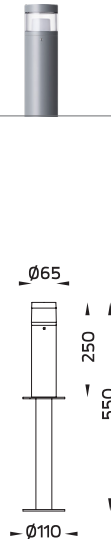

Available Color

- | | |
|------------------|--|
| Black | [replace the last 2 digits of ordering code with O1] |
| Graphite | [replace the last 2 digits of ordering code with O2] |
| Dark Grey | [replace the last 2 digits of ordering code with O3] |
| Aluminium Silver | [replace the last 2 digits of ordering code with O4] |
| White | [replace the last 2 digits of ordering code with O6] |
| Wooden Brown | [replace the last 2 digits of ordering code with O7] |

CASA - Downlight / 5052

CASA - Uplight / 5053

CASA - Surface Downlight / 4052

Luminaire Performance

150 - 300 lm

3 - 5 W

50 - 60 lm/W

Beam Options

Color Temperature

2700K/ 3000K/ 4000K

Controller

On-Off

CASA
Bollard Root Mount /
Bollard Root Mount CVDA

CASA
Short Bollard Root Mount /
Short Bollard Root Mount CVDA

CASA
Bollard Flange Base /
Bollard Flange Base CVDA

CASA
Short Bollard Flange Base /
Short Bollard Flange Base CVDA

CASA

NEW!

BOLLARDS

- CASA – Bollard Root Mount / 7186
- CASA – Bollard Root Mount CVDA / 7186
- CASA – Short Bollard Root Mount / 7187
- CASA – Short Bollard Root Mount CVDA / 7187