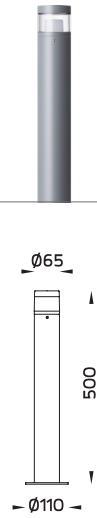

Available Color

- | | |
|------------------|--|
| Black | [replace the last 2 digits of ordering code with O1] |
| Graphite | [replace the last 2 digits of ordering code with O2] |
| Dark Grey | [replace the last 2 digits of ordering code with O3] |
| Aluminium Silver | [replace the last 2 digits of ordering code with O4] |
| White | [replace the last 2 digits of ordering code with O6] |
| Wooden Brown | [replace the last 2 digits of ordering code with O7] |

CASA - Downlight / 5052

CASA - Uplight / 5053

CASA - Surface Downlight / 4052

Luminaire Performance

150 - 300 lm

3 - 5 W

50 - 60 lm/W

Beam Options

Color Temperature

2700K/ 3000K/ 4000K

Controller

On-Off

CASA
Bollard Root Mount /
Bollard Root Mount CVDA

CASA
Short Bollard Root Mount /
Short Bollard Root Mount CVDA

CASA
Bollard Flange Base /
Bollard Flange Base CVDA

CASA
Short Bollard Flange Base /
Short Bollard Flange Base CVDA

CASA

NEW!

BOLLARDS

- CASA – Bollard Root Mount / 7186
- CASA – Bollard Root Mount CVDA / 7186
- CASA – Short Bollard Root Mount / 7187
- CASA – Short Bollard Root Mount CVDA / 7187