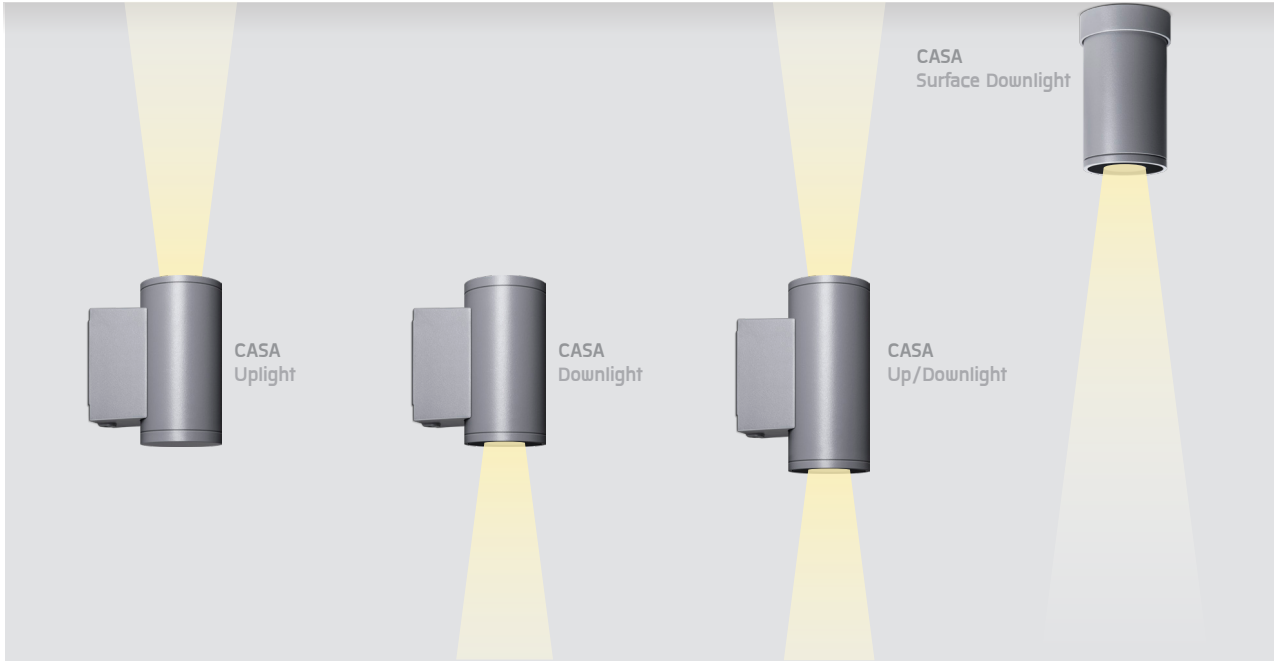

NEW FAMILY!

CASA

 **Unilamp**

- *Ultra-compact size*
- *High efficiency energy consumption*
- *Sharp light casted on the wall with low glare*
- *Bollard pre-wired with outdoor cable for quick installation*
- *Excellent corrosion resistance*

CASA

NEW
Release

www.unilamp.co.th/en/p/casa

- WALL UP-DOWNLIGHT
- SURFACE DOWNLIGHT
- BOLLARDS

CASA Bollard
• Root Mount
• Flange Base

CASA Short Bollard
• Root Mount
• Flange Base

The **CASA** luminaire range is the perfect lighting tool for residential lighting tasks. Although small in size the lighting performance satisfies professional standards. **CASA** is available as single or double directional wall light, surface mounted downlight and bollard. Computer optimized reflectors and diffuser generate light with remarkable brilliance and color consistency. Excellent corrosion resistance is archived through the use of high quality extruded aluminum and enhanced LM6 die cast alloy. **CASA** is suitable for environments up to 50°C.

Specification

- Designed, Manufactured and Tested according to IEC 60598.
- LM6 Die Cast Aluminium / Extruded Aluminium Housing.
- Stainless steel screws.
- Nano Ceramic surface conversion.
- Double layer coating.
- Safety glass cover.
- Polycarbonate diffuser.
- Post-cured silicone gasket.
- High quality LED module and driver.
- GFR PA6.6 terminal block.
- Weather proof TPE grommet.
- Installation must be carried out according to the enclosed product manual.