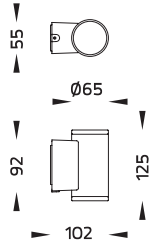

CASA

NEW!

- WALL UP-DOWNLIGHT
- SURFACE DOWNLIGHT

CASA - Up/downlight / 5054

CASA - Downlight / 5052

CASA - Uplight / 5053

CASA - Surface Downlight / 4052

Luminaire Performance

150 - 300 lm

3 - 5 W

50 - 60 lm/W

Beam Options

Color Temperature

2700K/ 3000K/ 4000K

Controller

On-Off